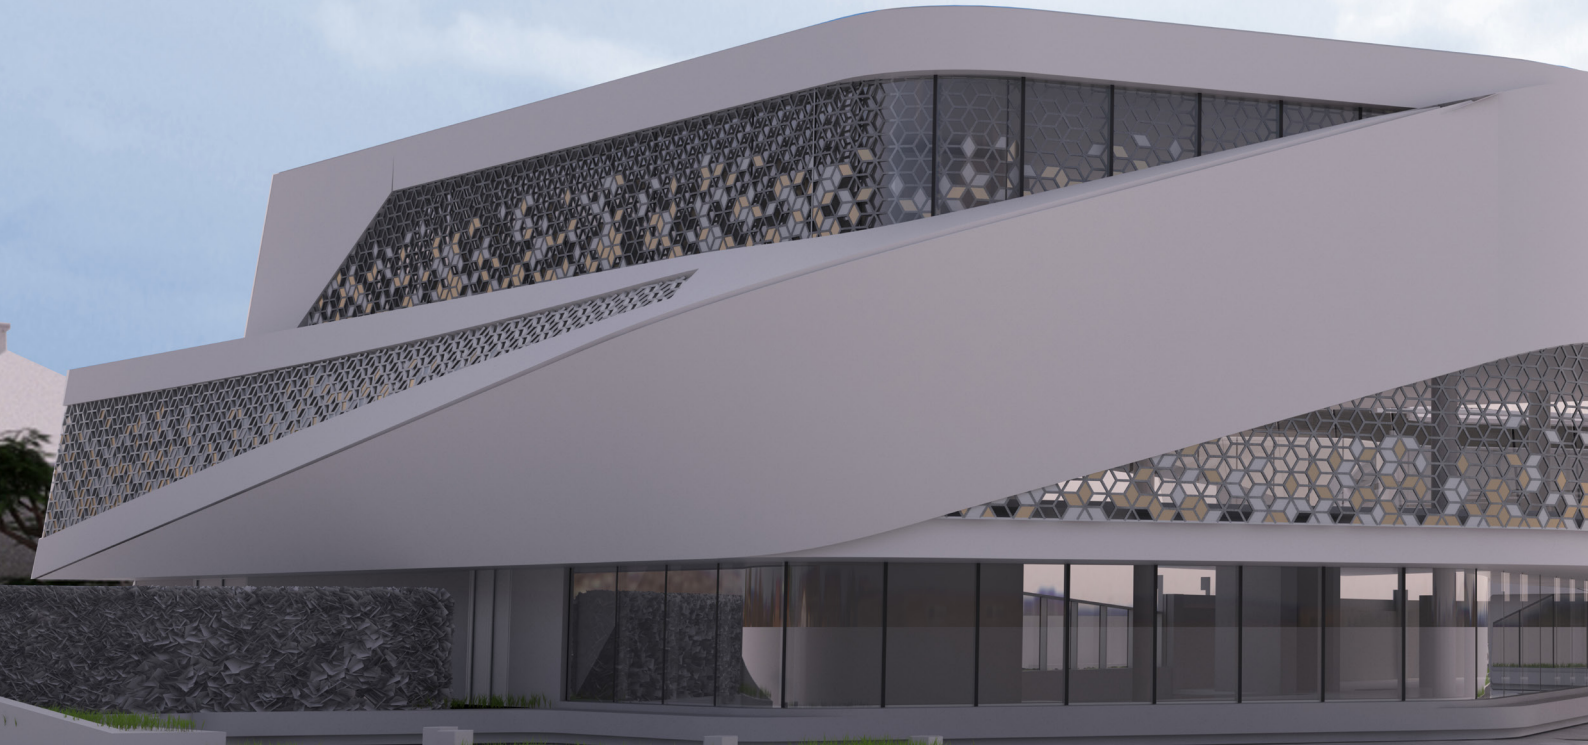

Support this unique institution.

Nourish your soul

Through established spiritual services and inspirational design.

Feed your mind

In state-of-the-art lecture theatre, library and seminar rooms.

Nurture communities

In dedicated children, youth and sports facilities.

- ☒ Financially self-sustaining
- ☒ Eco-conscious
- ☒ Beautiful
- ☒ Functional
- ☒ Inclusive