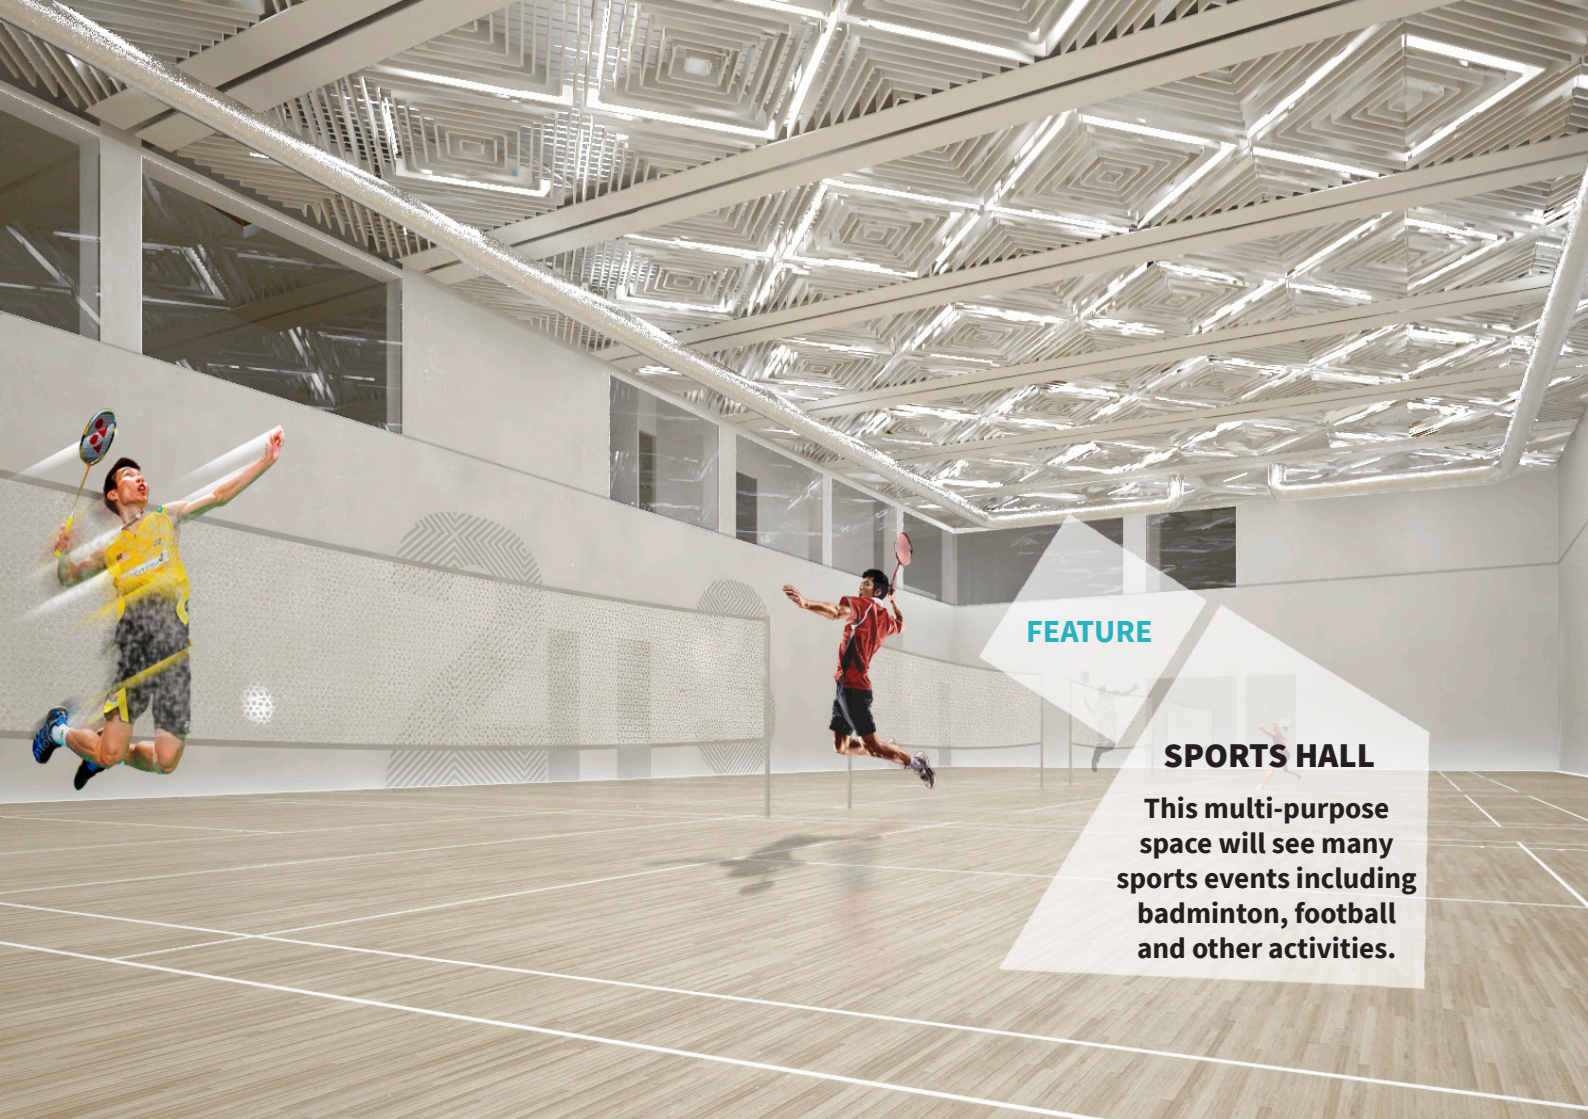

FEATURE

LECTURE THEATRE

The state-of-the-art lecture theatre will seat 85 people and will be a focal point for learning and discussion.

FEATURE

SPORTS HALL

This multi-purpose space will see many sports events including badminton, football and other activities.

FEATURE

STAIRCASE

The staircase will be a central feature of this complex. A major connecting point for visitors to the Salaam Centre.

FEATURE

ROOF GARDEN

The roof garden will be one of the unique highlights of the Salaam Centre. Visitors will be inspired by the stunning design and floral beauty.